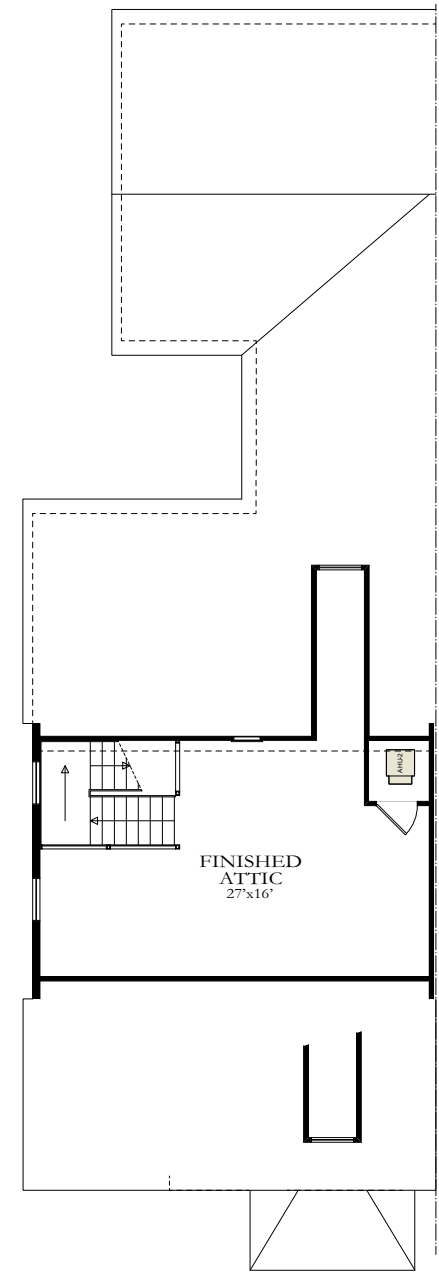

Iris

2765 square feet

Federal Elevation "A"

DE LUCA
HOMES

Iris

END UNIT PLAN "A" SHOWN
3 BEDROOM AND 2-1/2 BATH

FIRST FLOOR

SECOND FLOOR

THIRD FLOOR

Federal Elevation "A"

Craftsman Elevation "B"

Victorian Stick Elevation "C"