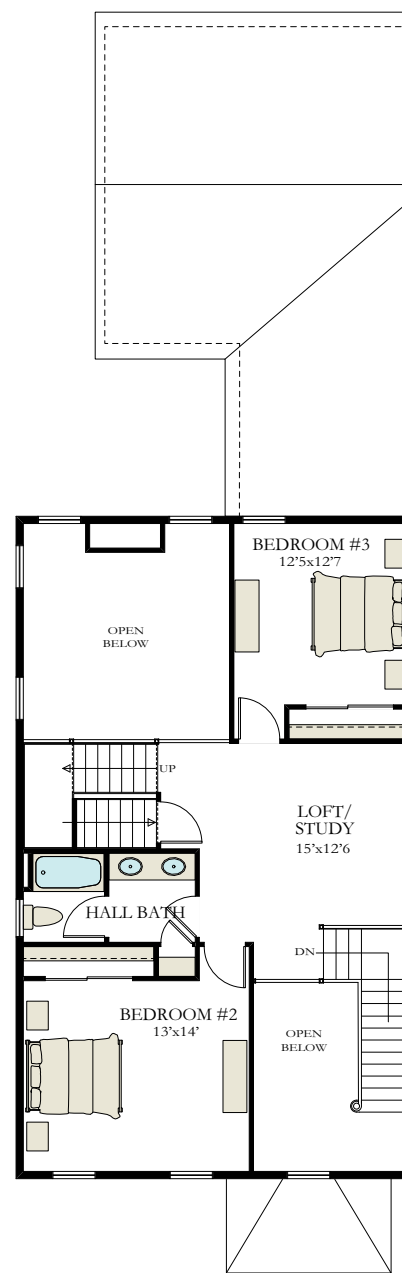

Iris

2765 square feet

Federal Elevation "A"

DE LUCA
HOMES

Iris

END UNIT PLAN "A" SHOWN
3 BEDROOM AND 2-1/2 BATH

FIRST FLOOR

SECOND FLOOR

THIRD FLOOR

Federal Elevation "A"

Craftsman Elevation "B"

Victorian Stick Elevation "C"